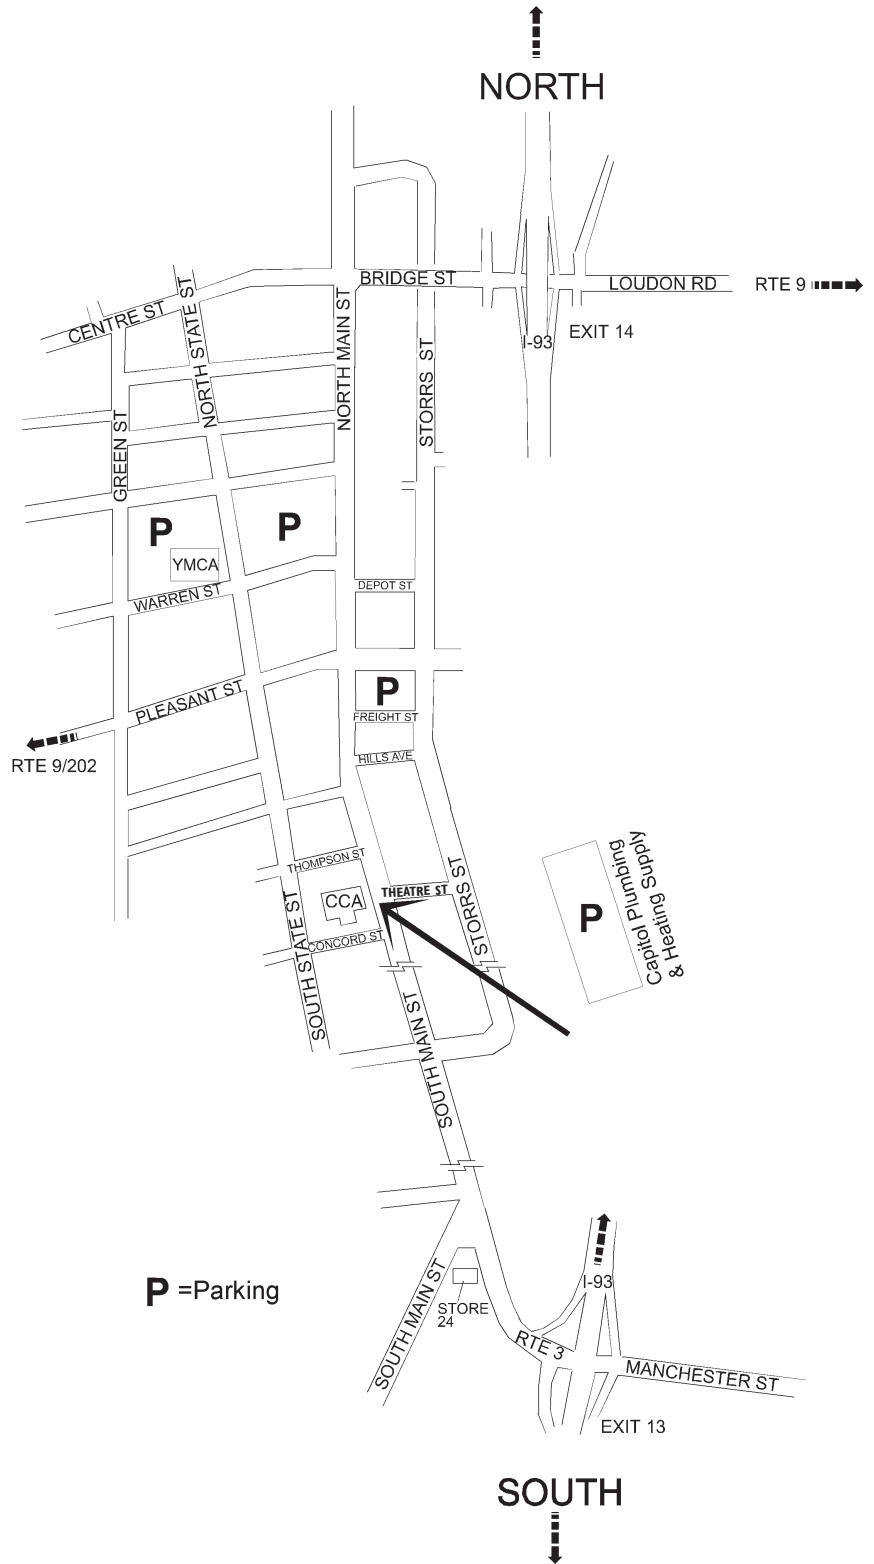

**From points north:** Take 93 South to Exit 13 (Manchester Street exit). Take a right at the bottom of the ramp. Continue straight as Manchester Street changes to South Main Street. Proceed approximately one mile to CCA on left, at the corner of South Main and Concord Streets.

**From points west:** Take 89 East to the Concord exit, onto 93 North and follow directions from “points south” (above).

**From points east:** Take Route 4 West onto I-393 toward Concord. Take 93 South to exit 13N and follow directions from “points north” (above).

**From western MA:** Take 495 North to 93 North and follow directions from “points south” (above).

**From southwest NH:** Take Route 3 North to 293 North to 93 North and follow directions from “points south” (above).

**PARKING:** Free on-street parking is available daytime on Storrs Street and in the evenings on Main Street, Concord Street, Theatre Street and Storrs Street. From the CCA, take Theatre Street (directly across from the CCA) down the hill to Storrs Street. A public parking garage is located three blocks away — between State and Warren Streets. Another is located on State Street, next to the YMCA.