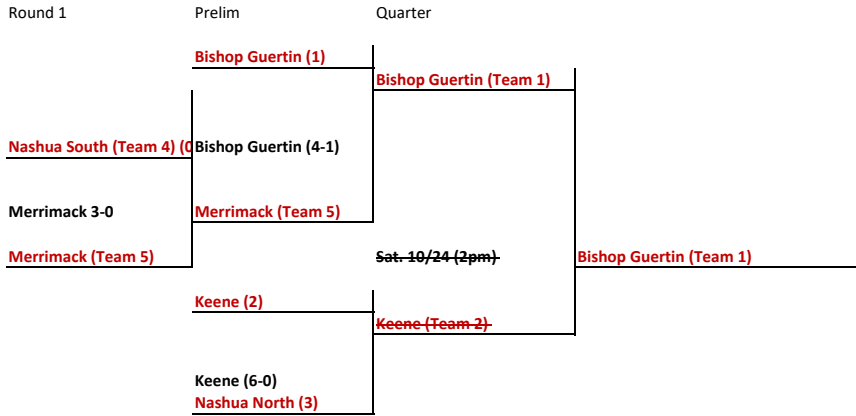

NHIAA Field Hockey  
Division I 17 Teams

Region One 5 Teams

Region Two 4 Teams

Region Three 4 Teams

Region Four 4 Teams