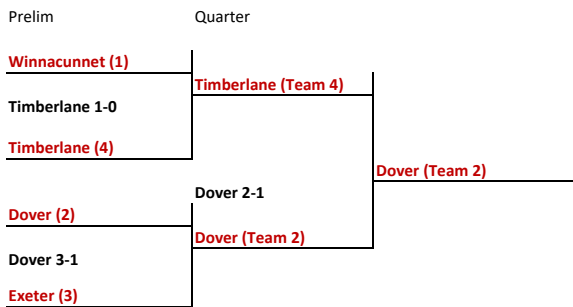

NHIAA Field Hockey  
Division I 17 Teams

Region One 5 Teams

Region Two 4 Teams

Region Three 4 Teams

Region Four 4 Teams