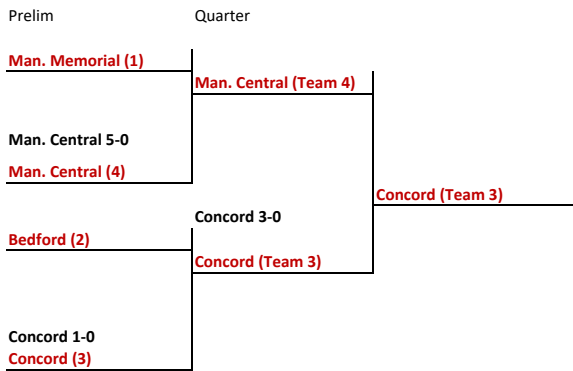

NHIAA Field Hockey  
Division I 17 Teams

Region One 5 Teams

Region Two 4 Teams

Region Three 4 Teams

Region Four 4 Teams