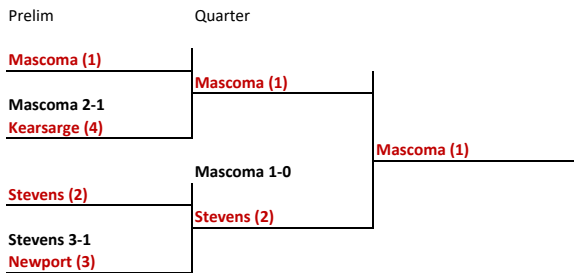

NHIAA Field Hockey
Division III 18 Teams

Region One 5 Teams

Region Two 4 Teams

Region Three 5 Teams

Region Four 4 Teams