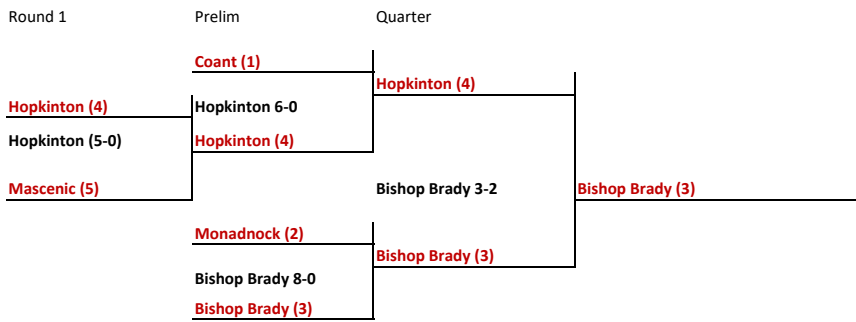

NHIAA Field Hockey
Division III 18 Teams

Region One 5 Teams

Region Two 4 Teams

Region Three 5 Teams

Region Four 4 Teams