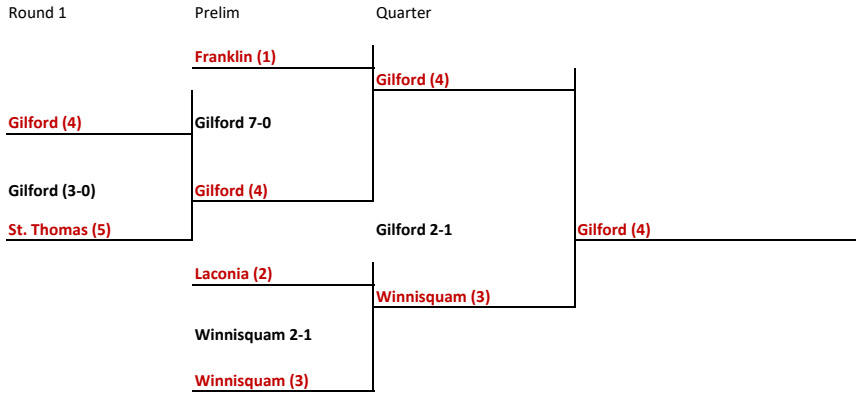

NHIAA Field Hockey
Division III 18 Teams

Region One 5 Teams

Region Two 4 Teams

Region Three 5 Teams

Region Four 4 Teams