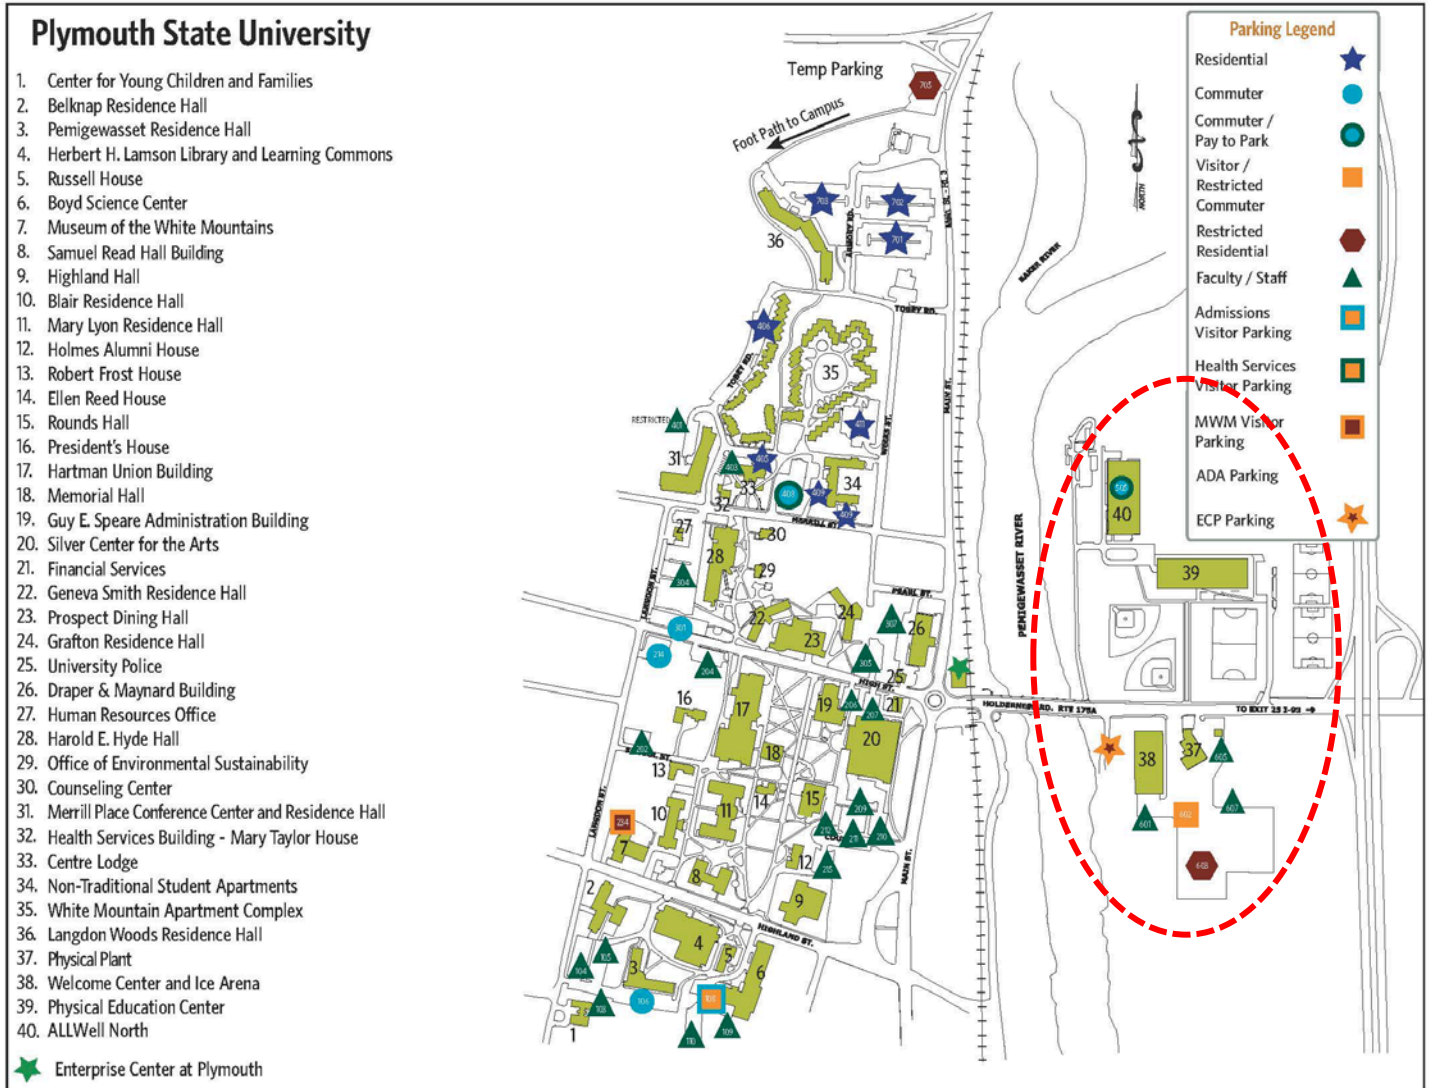

## SPECTATOR PARKING: Ice Arena lot ONLY, 38 (below).

The track facility is at the ALLWell North building, 40 (below), across the main road. Use the crosswalk and follow the walkway to the ALLWell North building.

### Bus Parking:

- Saturday, February 8: Plymouth Elementary School